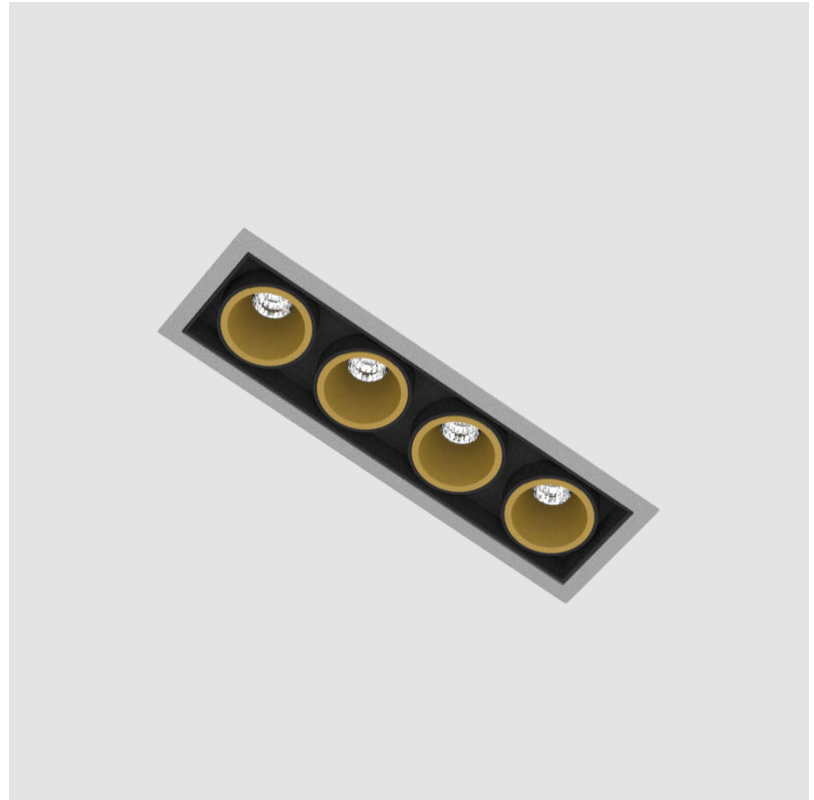

GENERAL

Series: Magiq
Subseries: Magiq 4 Cell Korona
Brand: Prolight
Division: Architectural
Mounting Type: Recessed
Mounting Location: Ceiling
Subcategory: Downlight

PHYSICAL

Shape: Rectangle
Length (mm): 145
Length (in): 5 ¹¹/₁₆
Width (mm): 45
Width (in): 1 ³/₄
Height (mm): 64
Height (in): 2 ¹/₂
Ceiling Thickness (mm): 5 - 30
Min. Recessing Depth (mm): 100
Min. Recessing Depth (in): 3 ¹⁵/₁₆
Light Distribution: Downlight
Fixture Finish: SSR / BKV / CWI / CRY / HAB / UFT / ITA / RUA / FTG / MYG / LOD / PUS / FRO / FUP / KIA / POP / BLS / SPG / MEY / GOH / GUM / CHC / COM / ABZ / JAG / OBR / MOS / ROR
Holder Finish: WHI / BLK
Fixture Material: Aluminum Die Cast
Cut-out Measurements: 138mm / 5 7/16" x 38mm / 1 1/2"

ELECTRICAL

Lamp Type: LED (Zhaga Standard)
Input Wattage (W): 14.3
Total Output Wattage (W): 13.3
Dimming: Tri-Mode (Non-Dimming and Phase Dimming (120Vac only) and 0-10V Dimming)
Driver Included: No
Driver Location: Remote
Driver Type: Constant Current - Universal
Driver Class: Class 2
Input Voltage (V): 120 - 277
Constant Current (MA): 1050

LED

Number of LEDs: 4
Color Temperature (°K): 2700 / 3000 / 3500 / 4000
Max. Delivered Lumen (lm): Max 880
Nominal Lumen (lm): 880 / 950 / 970 / 990
CRI: >90 CRI
Lamp Life (hrs): 50000

OPTICAL

Reflector: 8 / 14 / 34

RATINGS AND CERTIFICATIONS

Certified By: CSA Certified to UL and CSA Standards
IP rating: IP20