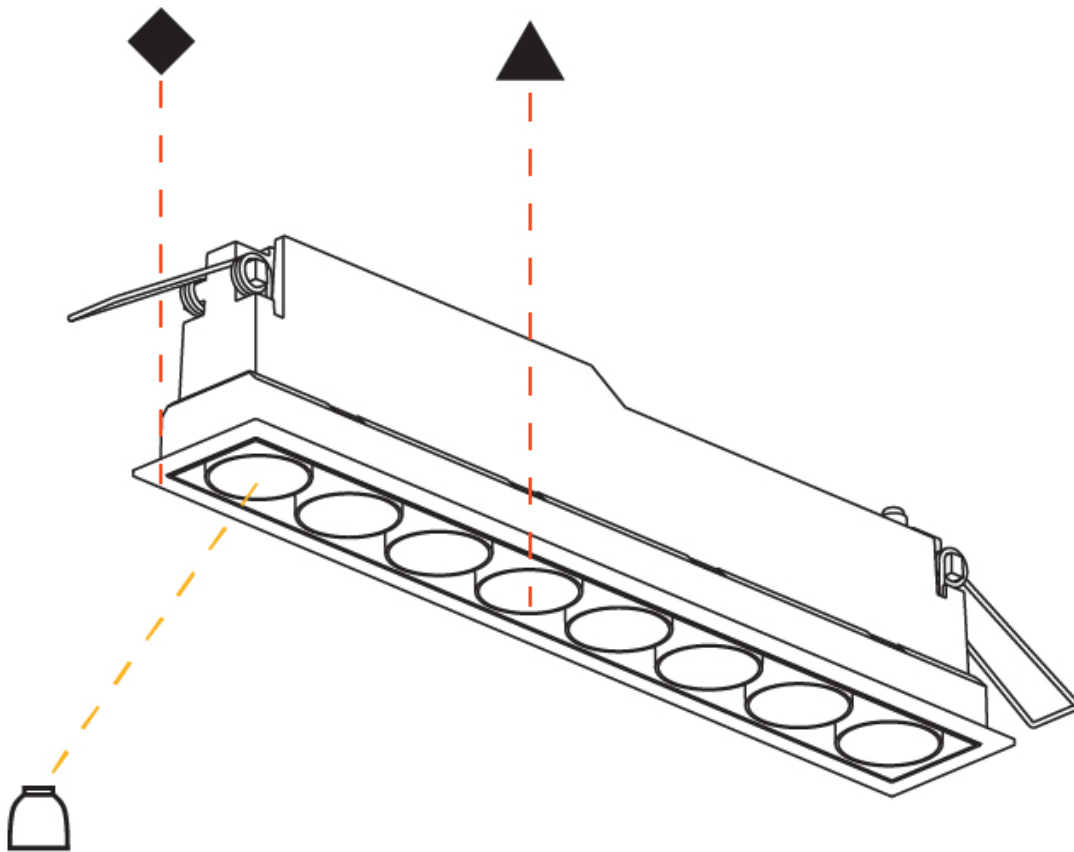

MAGIQ 8 CELL KORONA RECESSED

A35151-

PROJECT	_____
TYPE	_____
SPECIFIER	_____
QUANTITY	_____
DATE	_____

A