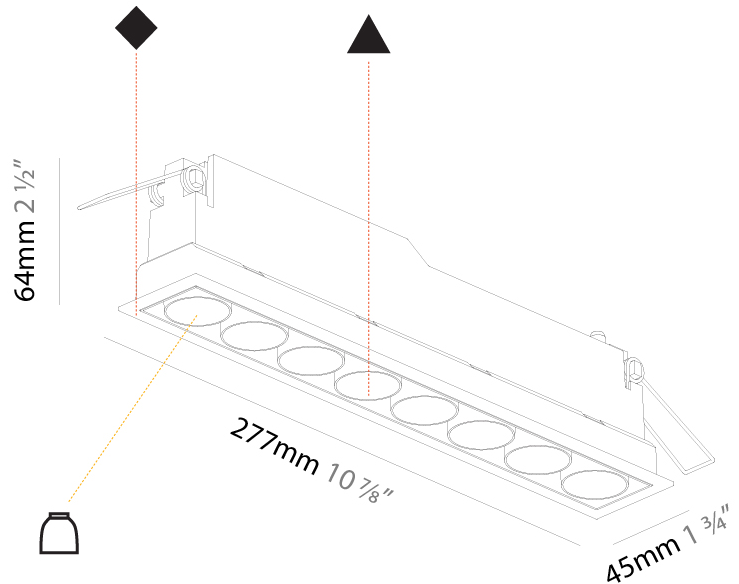

Series: Magiq
Subseries: Magiq 8 Cell Korona
Brand: Prolight
Division: Architectural
Mounting Type: Recessed
Mounting Location: Ceiling
Subcategory: Downlight

PHYSICAL

Shape: Rectangle
Length (mm): 277
Length (in): 10 ⁷/₈
Width (mm): 45
Width (in): 1 ³/₄
Height (mm): 64
Height (in): 2 ¹/₂
Ceiling Thickness (mm): 5 - 30
Ceiling Thickness (in): 3/16 - 1 3/16
Min. Recessing Depth (mm): 100
Min. Recessing Depth (in): 3 ¹⁵/₁₆
Light Distribution: Downlight
Weight (kg): 0.518
Weight (lbs): 1.15
Fixture Finish: SSR / BKV / CWI / CRY / HAB / UFT / ITA / RUA / FTG / MYG / LOD / PUS / FRO / FUP / KIA / POP / BLS / SPG / MEY / GOH / GUM / CHC / COM / ABZ / JAG / OBR / MOS / ROR
Holder Finish: WHI / BLK
Fixture Material: Aluminum Die Cast
Cut-out Measurements: 270mm / 10 5/8" x 38mm / 1 1/2"

ELECTRICAL

Lamp Type: LED (Zhaga Standard)
Input Wattage (W): 26.6
Total Output Wattage (W): 25.9
Dimming: Tri-Mode (Non-Dimming and Phase Dimming (120Vac only) and 0-10V Dimming)
Driver Included: No
Driver Location: Remote
Driver Type: Constant Current - Universal
Driver Class: Class 2
Input Voltage (V): 120 - 277
Constant Current (MA): 1050

LED

Number of LEDs: 8
Color Temperature (°K): 2700 / 3000 / 3500 / 4000
Max. Delivered Lumen (lm): 1570 / 1700 / 1725 / 1760
Nominal Lumen (lm): 1760 / 1900 / 2040 / 1980
CRI: >90 CRI
Lamp Life (hrs): 50000

OPTICAL

Reflector: 8 / 14 / 34

RATINGS AND CERTIFICATIONS

Certified By: CSA Certified to UL and CSA Standards
IP rating: IP20