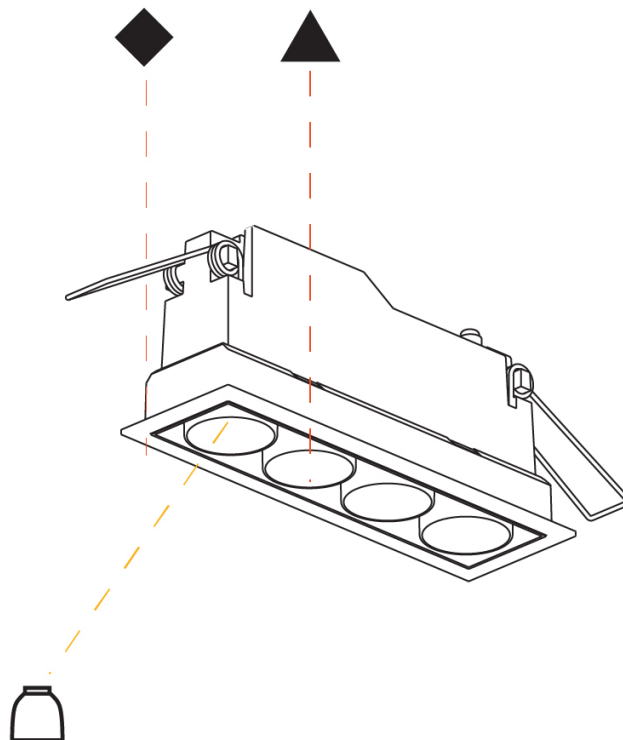

MAGIQ 4 CELL KORONA RECESSED

A35148-

PROJECT
TYPE
SPECIFIER
QUANTITY
DATE

A