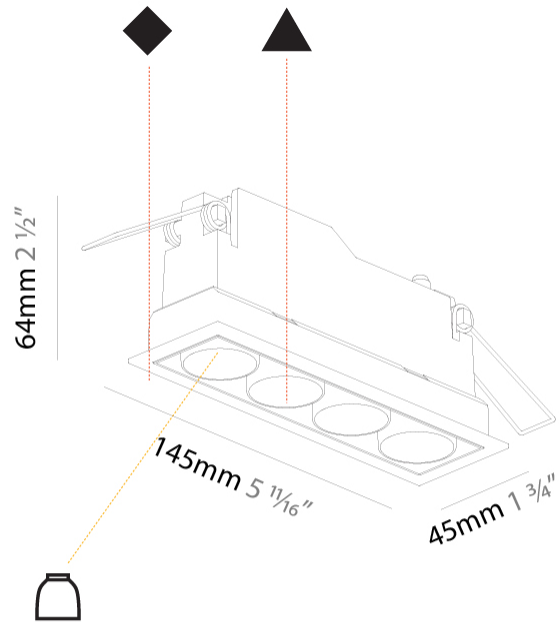

GENERAL

Series: Magiq
Subseries: Magiq 4 Cell Korona
Brand: Prolight
Division: Architectural
Mounting Type: Recessed
Mounting Location: Ceiling
Subcategory: Downlight

PHYSICAL

Shape: Rectangle
Length (mm): 145
Length (in): 5 ¹¹/₁₆
Width (mm): 45
Width (in): 1 ³/₄
Height (mm): 64
Height (in): 2 ¹/₂
Ceiling Thickness (mm): 5 - 30
Min. Recessing Depth (mm): 100
Min. Recessing Depth (in): 3 ¹⁵/₁₆
Light Distribution: Downlight
Fixture Finish: SSR / BKV / CWI / CRY / HAB / UFT / ITA / RUA / FTG / MYG / LOD / PUS / FRO / FUP / KIA / POP / BLS / SPG / MEY / GOH / GUM / CHC / COM / ABZ / JAG / OBR / MOS / ROR
Holder Finish: WHI / BLK
Fixture Material: Aluminum Die Cast
Cut-out Measurements: 138mm / 5 7/16" x 38mm / 1 1/2"

ELECTRICAL

Lamp Type: LED (Zhaga Standard)
Input Wattage (W): 14.3
Total Output Wattage (W): 13.3
Dimming: Tri-Mode (Non-Dimming and Phase Dimming (120Vac only) and 0-10V Dimming)
Driver Included: No
Driver Location: Remote
Driver Type: Constant Current - Universal
Driver Class: Class 2
Input Voltage (V): 120 - 277
Constant Current (MA): 1050

LED

Number of LEDs: 4
Color Temperature (°K): 2700 / 3000 / 3500 / 4000
Max. Delivered Lumen (lm): Max 880
Nominal Lumen (lm): 880 / 950 / 970 / 990
CRI: >90 CRI
Lamp Life (hrs): 50000

OPTICAL

Reflector: 8 / 14 / 34

RATINGS AND CERTIFICATIONS

Certified By: CSA Certified to UL and CSA Standards
IP rating: IP20